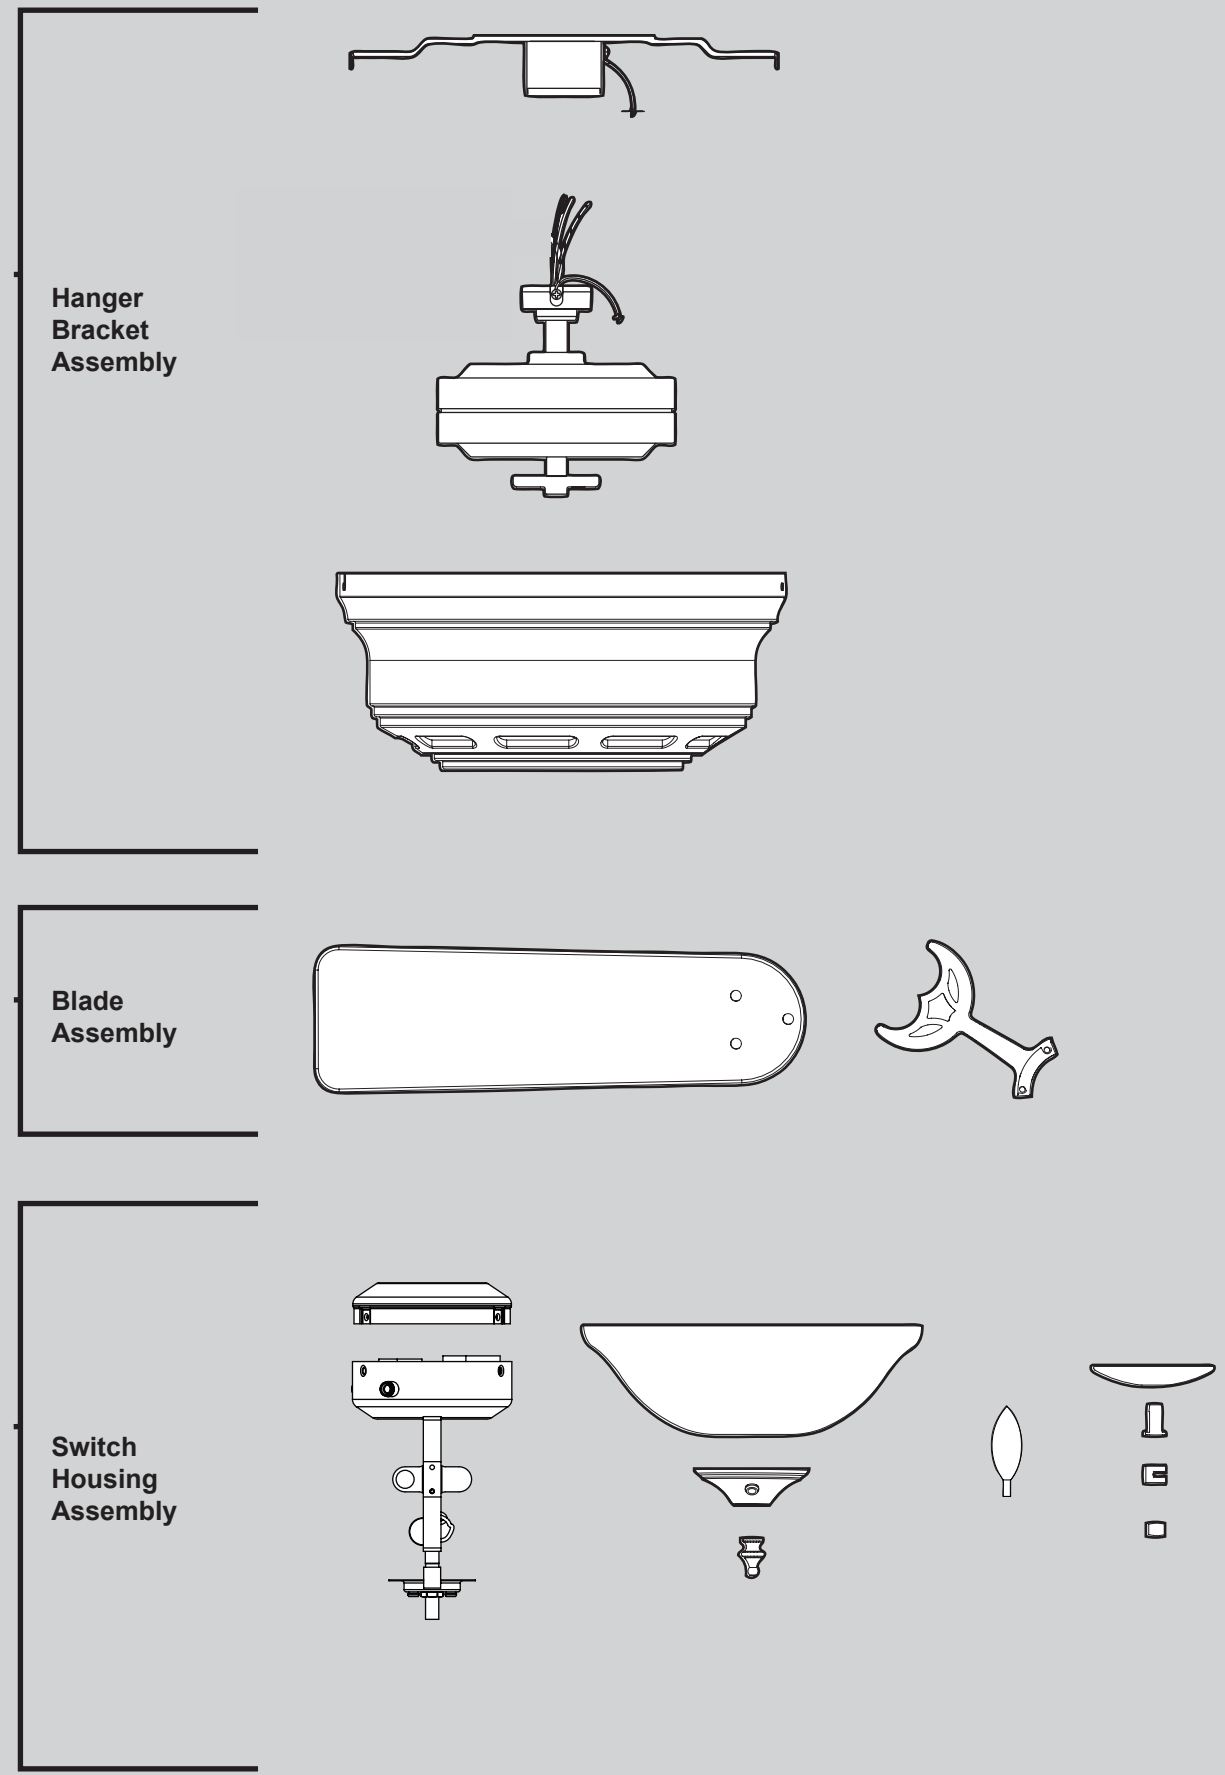

Fan Parts

(Not Drawn to Scale)